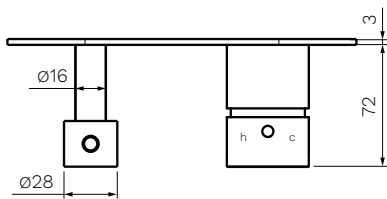

ABC II Wall Mixer with 2 Way Diverter

Product Code: HA2.04.XX

(see colour codes below)

The ABC II collection of bathroom and kitchen tapware combines strong styling and solid construction. ABC II is available in several, highly durable special finishes.

Colour & Finish — Polished Chrome, Matt Black (02), Brushed Nickel (41), Brushed Brass (46), Fucile (50)

Material — Brass

W x D x H — 180 x 75 x 123mm

Operation — Tilt and Turn

Diverter — 2 Way

Recessed Body — X2.04W-D2