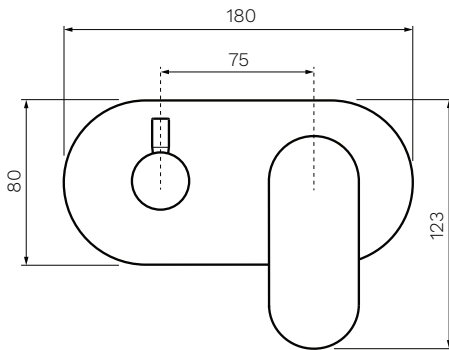

ABC II Wall Mixer with 2 Way Diverter

Product Code: HA2.04.XX

(see colour codes below)

The ABC II collection of bathroom and kitchen tapware combines strong styling and solid construction. ABC II is available in several, highly durable special finishes.

Colour & Finish — Polished Chrome, Matt Black (02), Brushed Nickel (41), Brushed Brass (46), Fucile (50)

Material — Brass

W x D x H — 180 x 75 x 123mm

Operation — Tilt and Turn

Diverter — 2 Way

Recessed Body — X2.04W-D2