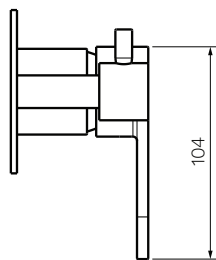

ABC II Wall Mixer with 2 Way Diverter

Product Code: HA2.04.XX

(see colour codes below)

The ABC II collection of bathroom and kitchen tapware combines strong styling and solid construction. ABC II is available in several, highly durable special finishes.

Colour & Finish — Polished Chrome, Matt Black (02), Brushed Nickel (41), Brushed Brass (46), Fucile (50)

Material — Brass

W x D x H — 180 x 75 x 123mm

Operation — Tilt and Turn

Diverter — 2 Way

Recessed Body — X2.04W-D2